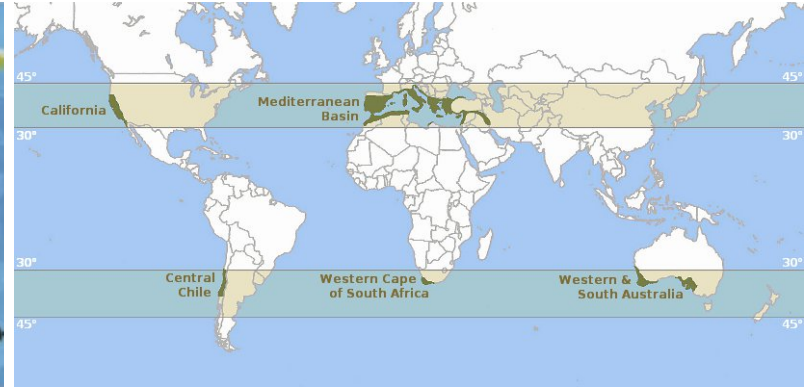

***Seiridium cardinale***

Bleeding from

***Seiridium cardinale***  
Mexican White Cedar  
***Cupressus lusitanica***

# Distribution

World-wide, from sea level to mountain peaks, every continent except Antarctica