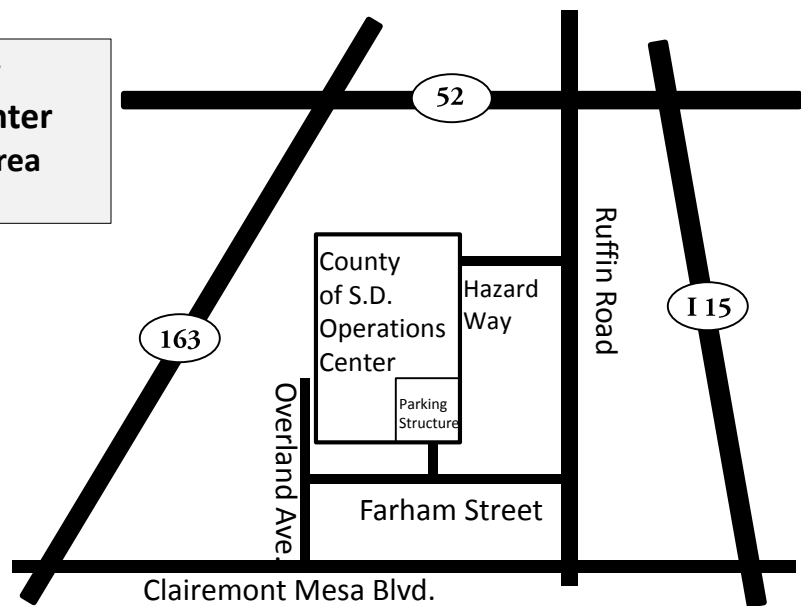

**S.D. County
Operations Center
Kearny Mesa Area**
Not to scale

Directions to San Diego County Operations Center

From Hwy 52

Eastbound Exit Kearny Villa Rd./Jct I-15 (Exit 7)
Exit Kearny Villa Rd.
Turn Right onto Kearny Villa Rd.
Stay Straight onto Ruffin Rd.
Take the 2nd Right onto Hazard Way
Turn Left at STOP and continue to the Parking Structure

Westbound Exit Kearny Villa Rd. (Exit 11)
Turn Right onto Kearny Villa Rd.
Stay Straight onto Ruffin Rd.
Take the 2nd Right onto Hazard Way
Turn Left at STOP and continue to the Parking Structure

From Hwy I 15

Southbound Take Hwy 52 West and see above.

Northbound Exit Clairemont Mesa Blvd.
Turn Right onto Ruffin Road
Turn Left onto Farham Street
Turn Right into the Parking Structure

From Hwy 163

Northbound Exit Clairemont Mesa Blvd. (Exit 8)
Turn Right onto Clairemont Mesa Blvd.
Turn Left onto Overland Ave.
Turn Right onto Farham Street
Turn Left into the Parking Structure